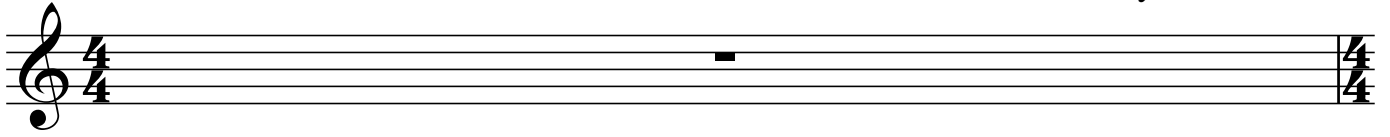

# Solfeo No. 3

California Music Conservatory  
Easy Music School

2 **Moderato** ♩ = 75