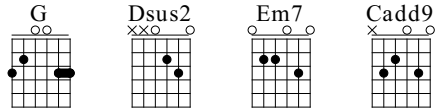

Be Like That

3 Doors Down

Words & Music by RGoodwin86@aol.com

Standard tuning

♩ = 95

S-Gt

1

G Dsus2 Em7

f

let ring

3 3 0 0 3 2 3 2 0 3 0 3 0

4

Cadd9

he spends his nights in California watching the star on the big screen Then he lies awake and he wonders

let ring

3 2 0 3 0 3 0 3 3 0 0 3 0 0 3 0 3 0 3 0 0 2 2 0